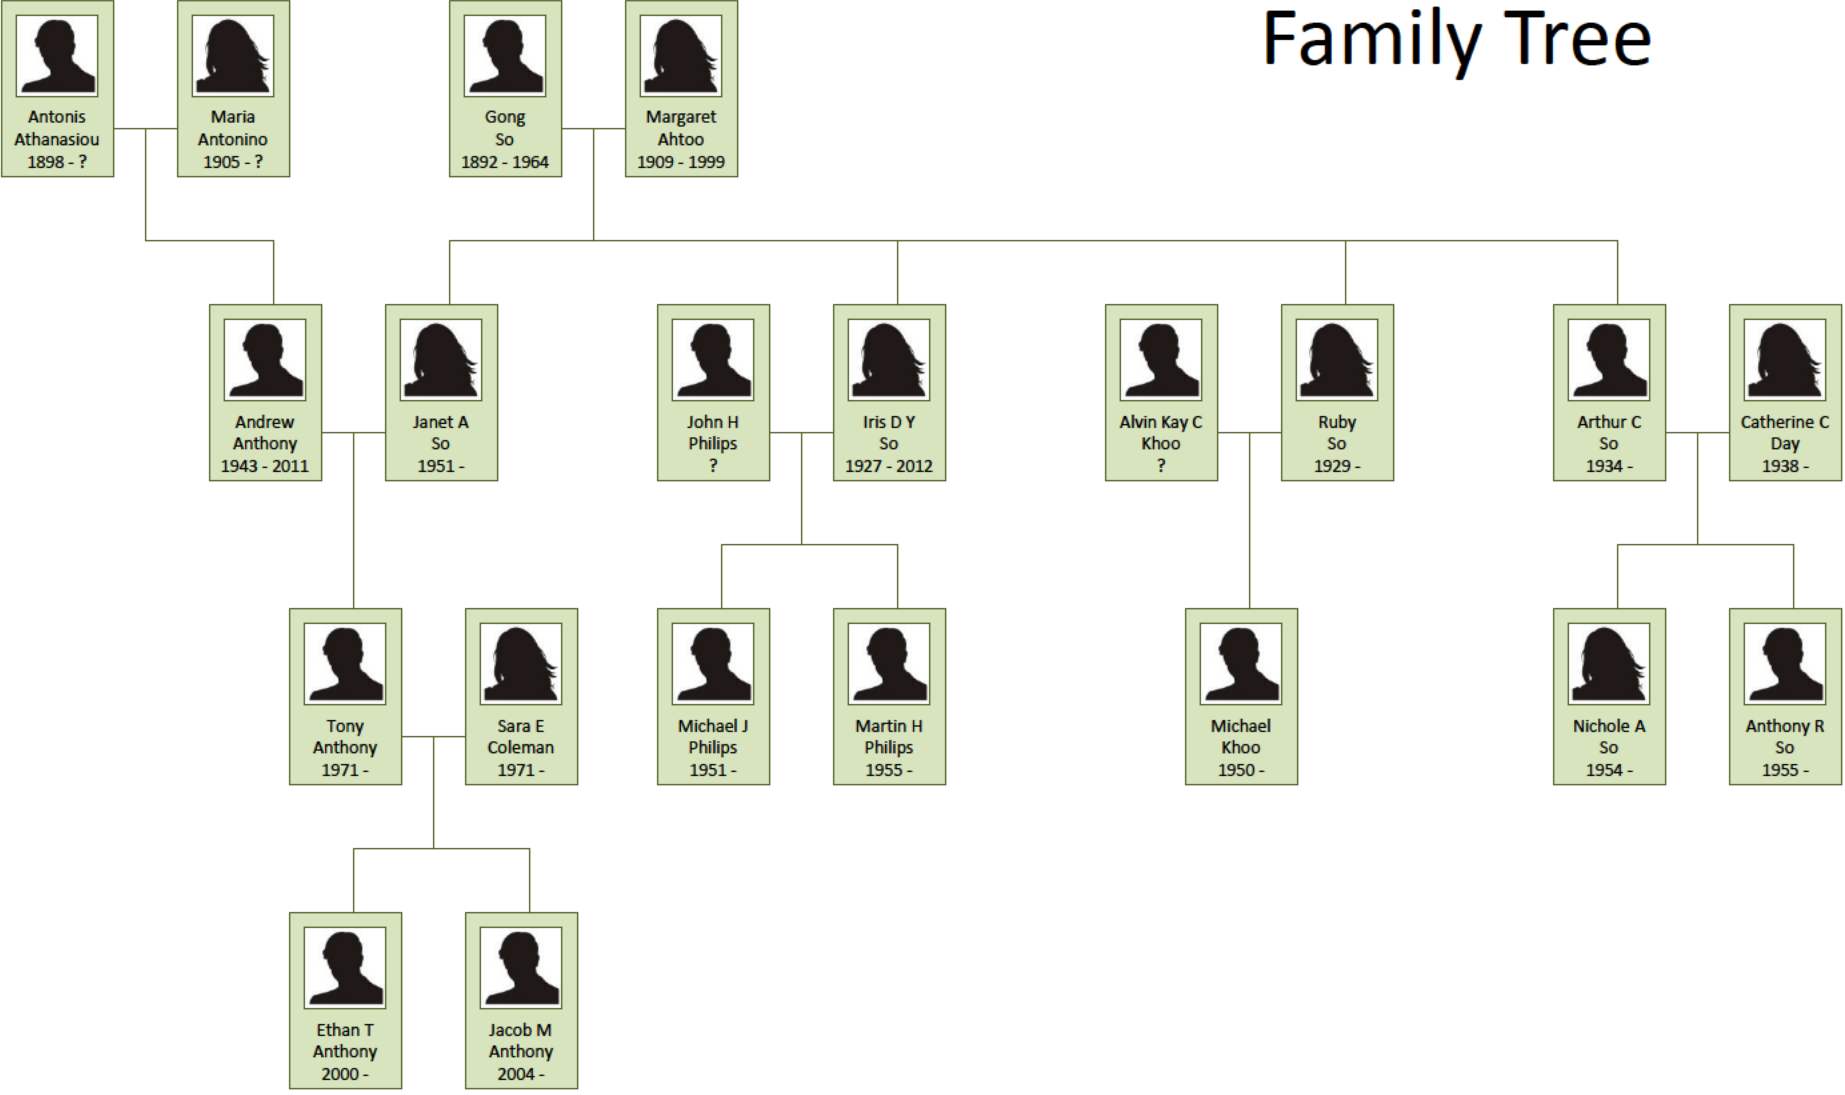

# Tony Anthony's Family Tree

Antonis Athanasiou  
1898 - ?

Maria Antonino  
1905 - ?

Gong So  
1892 - 1964

Margaret Ahtoo  
1909 - 1999

Andrew Anthony  
1943 - 2011

Janet A So  
1951 -

John H Philips  
?

Iris D Y So  
1927 - 2012

Alvin Kay C Khoo  
?

Ruby So  
1929 -

Arthur C So  
1934 -

Catherine C Day  
1938 -

Tony Anthony  
1971 -

Sara E Coleman  
1971 -

Michael J Philips  
1951 -

Martin H Philips  
1955 -

Michael Khoo  
1950 -

Nichole A So  
1954 -

Anthony R So  
1955 -

Ethan T Anthony  
2000 -

Jacob M Anthony  
2004 -